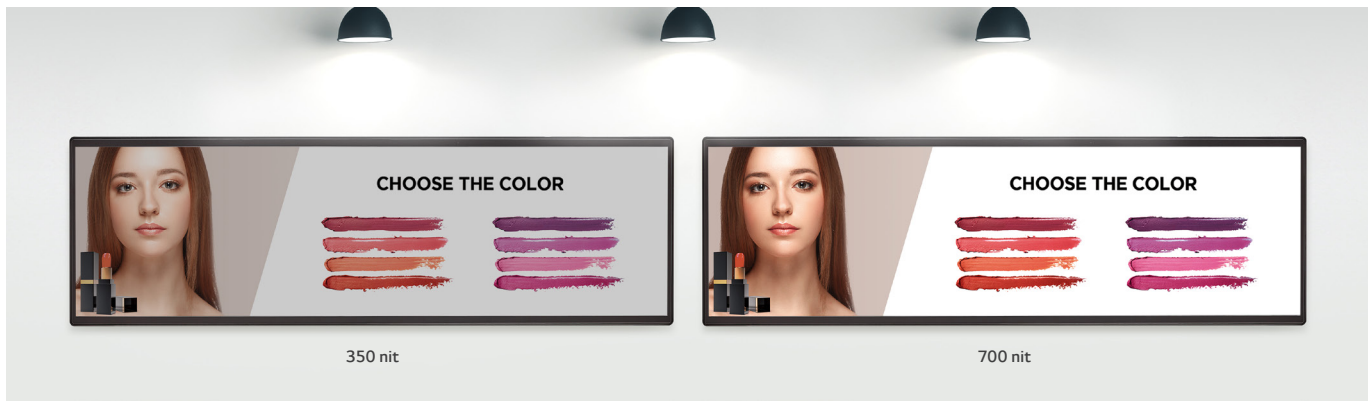

Indoor Display Offering a Vivid and Sharp Visual Experience

With a great brightness of 700 nits, the 37BH7N-H clearly delivers content and attracts attention, making it an excellent display for marketing in airports, retail, shopping malls etc.