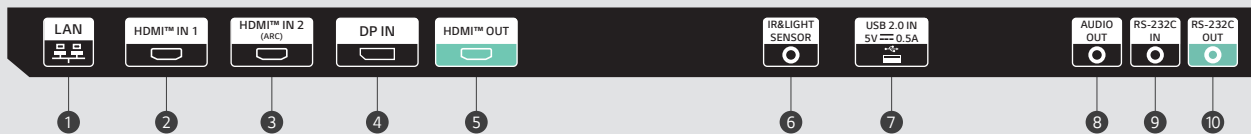

CONNECTIVITY

37"

- ① LAN
- ② HDMI™ IN 1
- ③ HDMI™ IN 2 (ARC)
- ④ DP IN
- ⑤ HDMI™ OUT
- ⑥ IR&LIGHT SENSOR
- ⑦ USB 2.0 IN
- ⑧ AUDIO OUT
- ⑨ RS-232C IN
- ⑩ RS-232C OUT