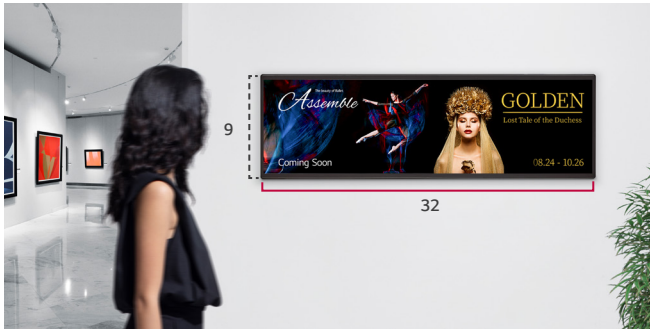

#### 37BH7N-H

Diagonal	37"
Resolution	1,920 × 540
Brightness	700 nits
Product Size	36.3 × 11.4 × 1.7 in. / 922.3 × 288.3 × 43.5 mm
Compatible LG Software	SuperSign CMS, SuperSign Control+, SuperSign WB, Mobile CMS, LG ConnectedCare